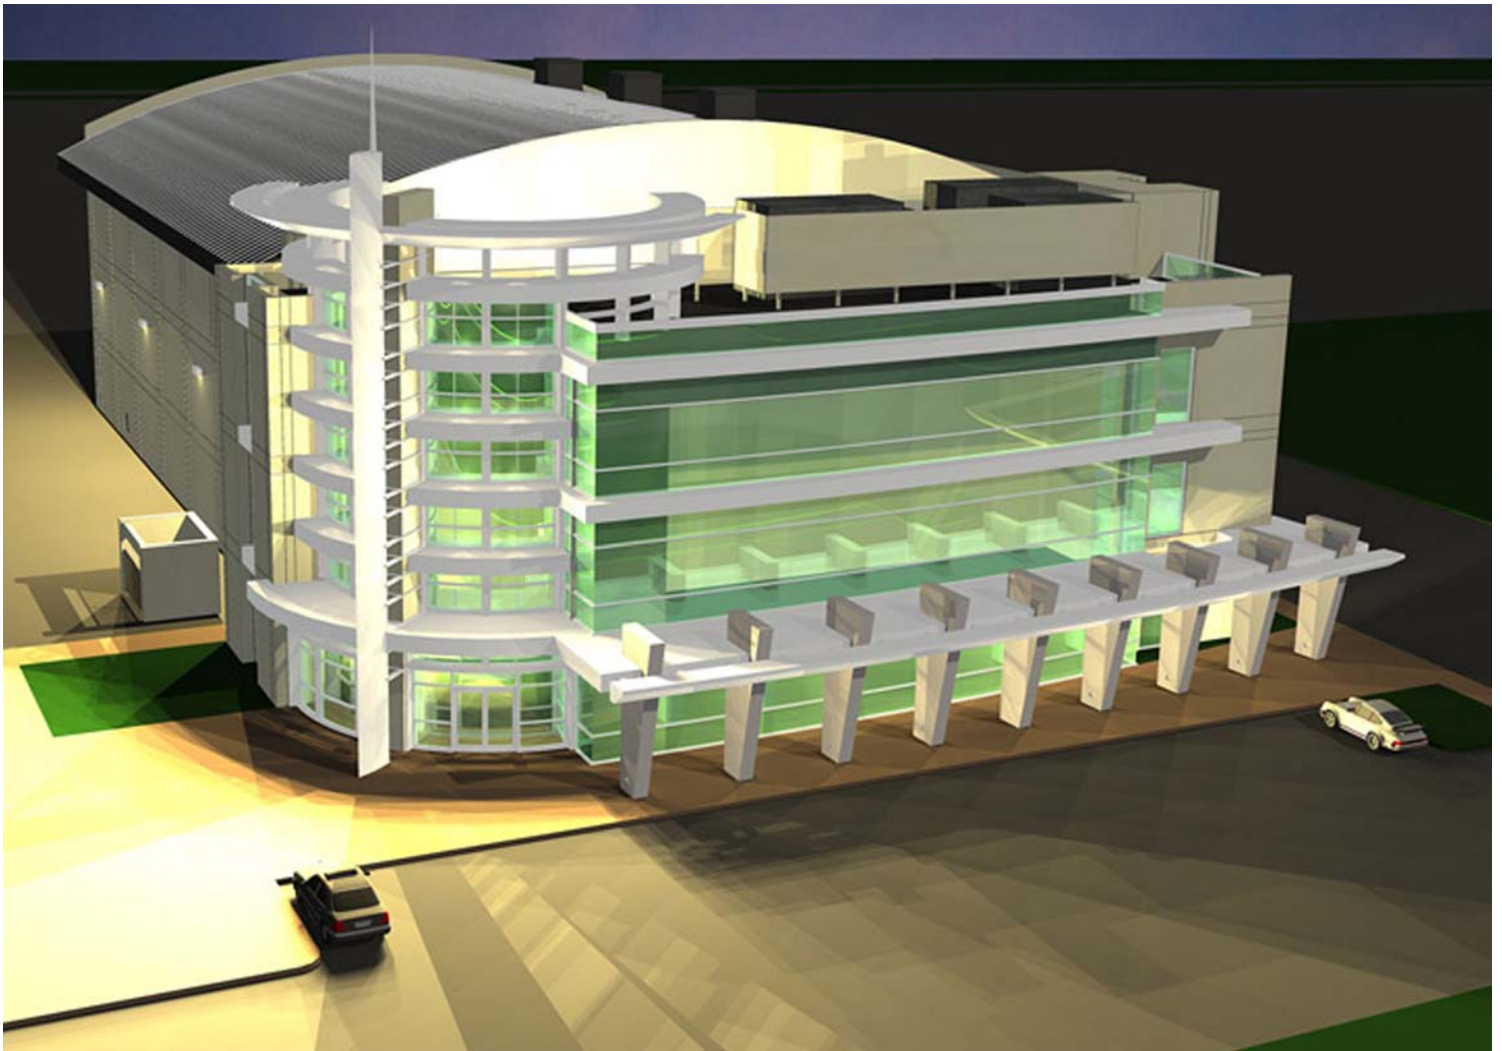

Eye Level View of Office/Commissary Building

DUBAI STUDIO CITY

Dubai, United Arab Emirates

Total Building Area: 890,000 s.f.

Site Area: 50 acres

Description:

Full-service film and television studio facility that includes soundstages, production support, mill/shop, and office/commissary building.

Aerial View of Office/Commissary Building

View from Street with Studio Main Gate at Right

BASTIEN AND ASSOCIATES, INC.

ARCHITECTURE AND PLANNING

BastienArchitects.com

*DUBAI STUDIO CITY
Dubai, United Arab Emirates*

4th Floor Terrace of Office/Commissary Building

Entry Element at Production Support Building

Aerial View of 15,000 s.f. Stage and Production Support Building

BASTIEN AND ASSOCIATES, INC.
ARCHITECTURE AND PLANNING
BastienArchitects.com