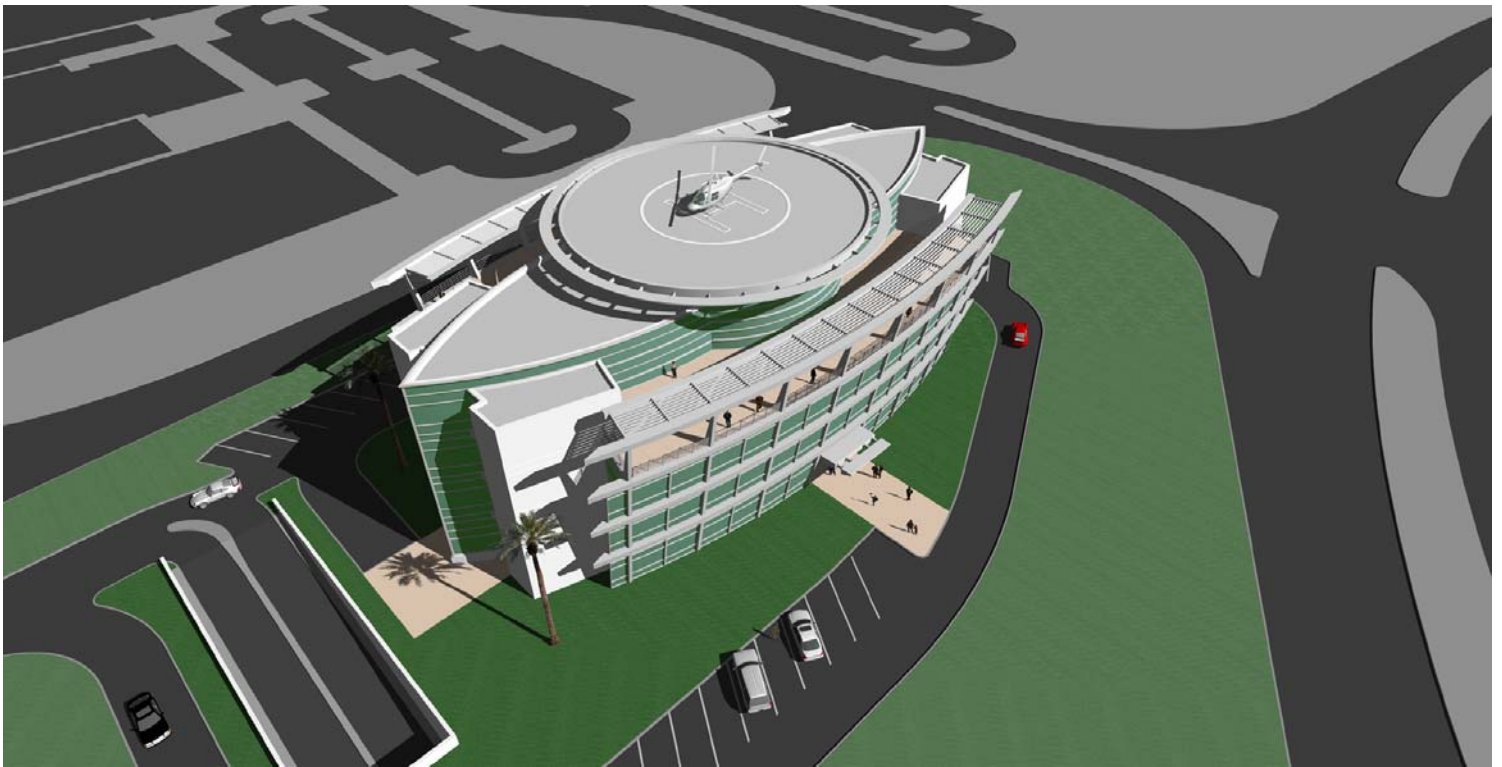

Eye Level View of Office/Commissary Building

DUBAI STUDIO CITY

Dubai, United Arab Emirates

Total Building Area: 890,000 s.f.

Site Area: 50 acres

Description:

Full-service film and television studio facility that includes soundstages, production support, mill/shop, and office/commissary building.

Aerial View of Office/Commissary Building

View from Street with Studio Main Gate at Right

BASTIEN AND ASSOCIATES, INC.

ARCHITECTURE AND PLANNING

BastienArchitects.com

*DUBAI STUDIO CITY
Dubai, United Arab Emirates*

4th Floor Terrace of Office/Commissary Building

Entry Element at Production Support Building

Aerial View of 15,000 s.f. Stage and Production Support Building

BASTIEN AND ASSOCIATES, INC.
ARCHITECTURE AND PLANNING
BastienArchitects.com