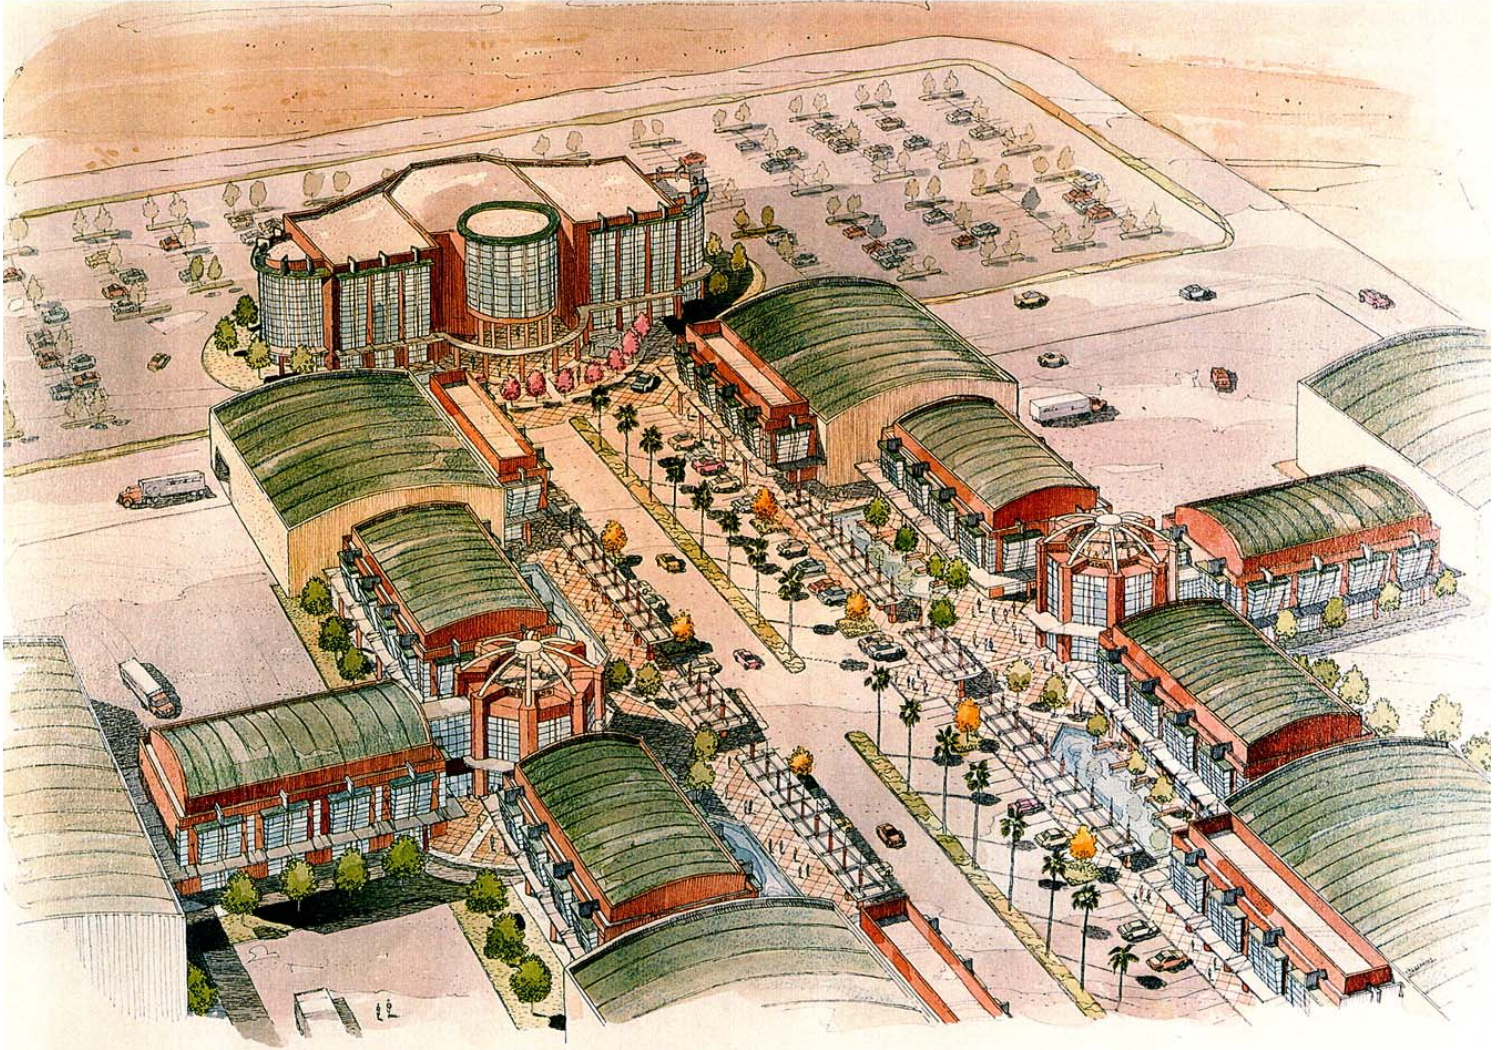

## ICON STUDIOS

Glendale, Arizona

Total Building Area: 1,563,000 s.f.

Site Area: 85 acres

Construction Cost: \$190,000,000

### Description:

Masterplanned film studio development including (26) soundstages, production support offices, mill and shops, storage, grip and lighting, administration building, visitor's center and corporate offices.